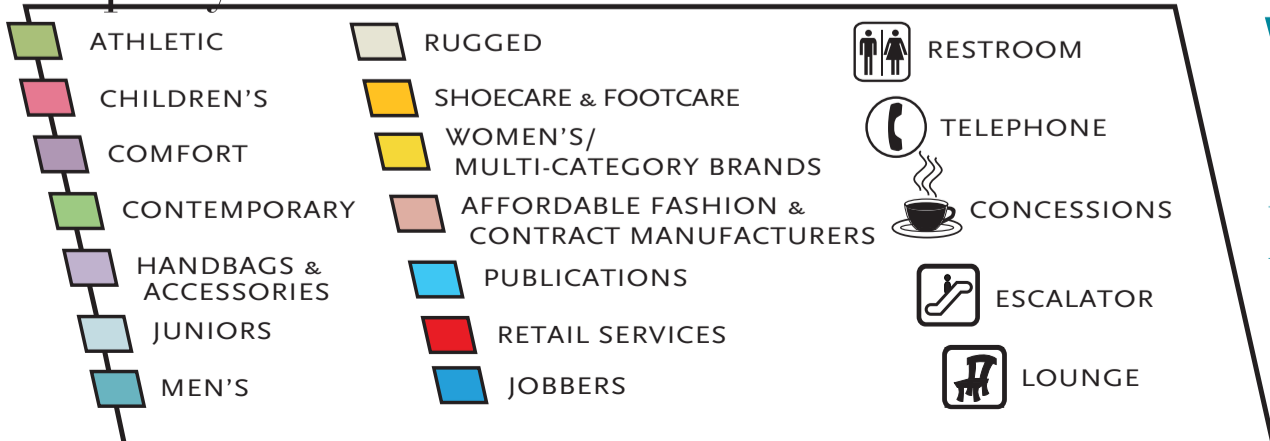

map key

WORLD SHOE ASSOCIATION

August 1-4, 2006

Mandalay Bay Convention Center  
Level 1

\*FLOORPLANS AS OF 4/27/06